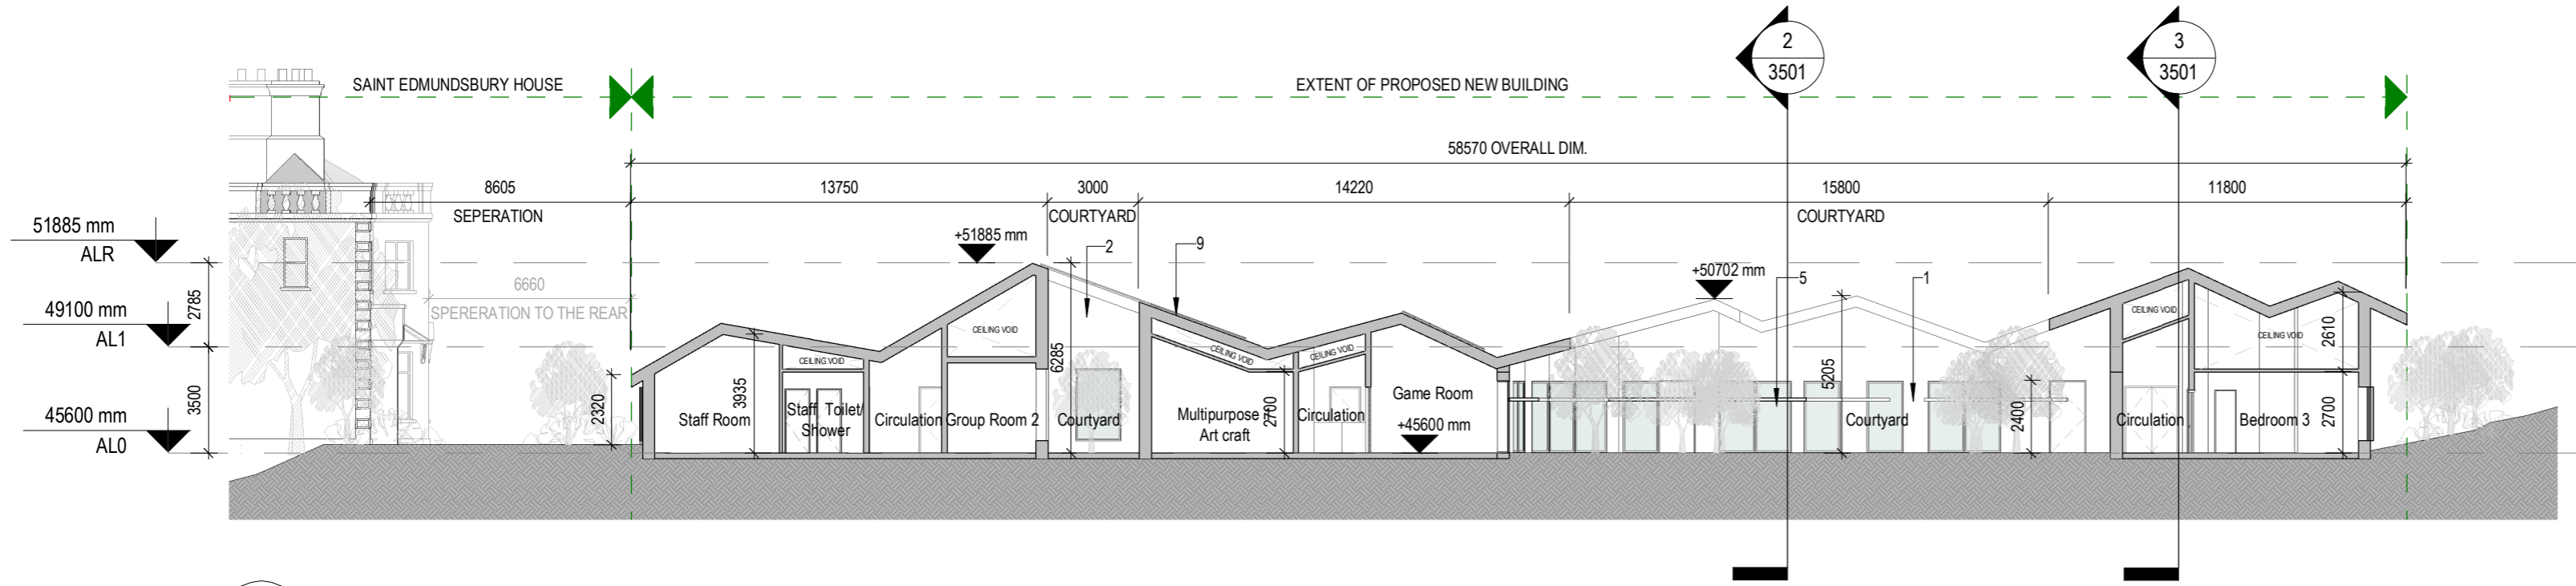

1 Section - AA
3501 Scale: 1 : 200