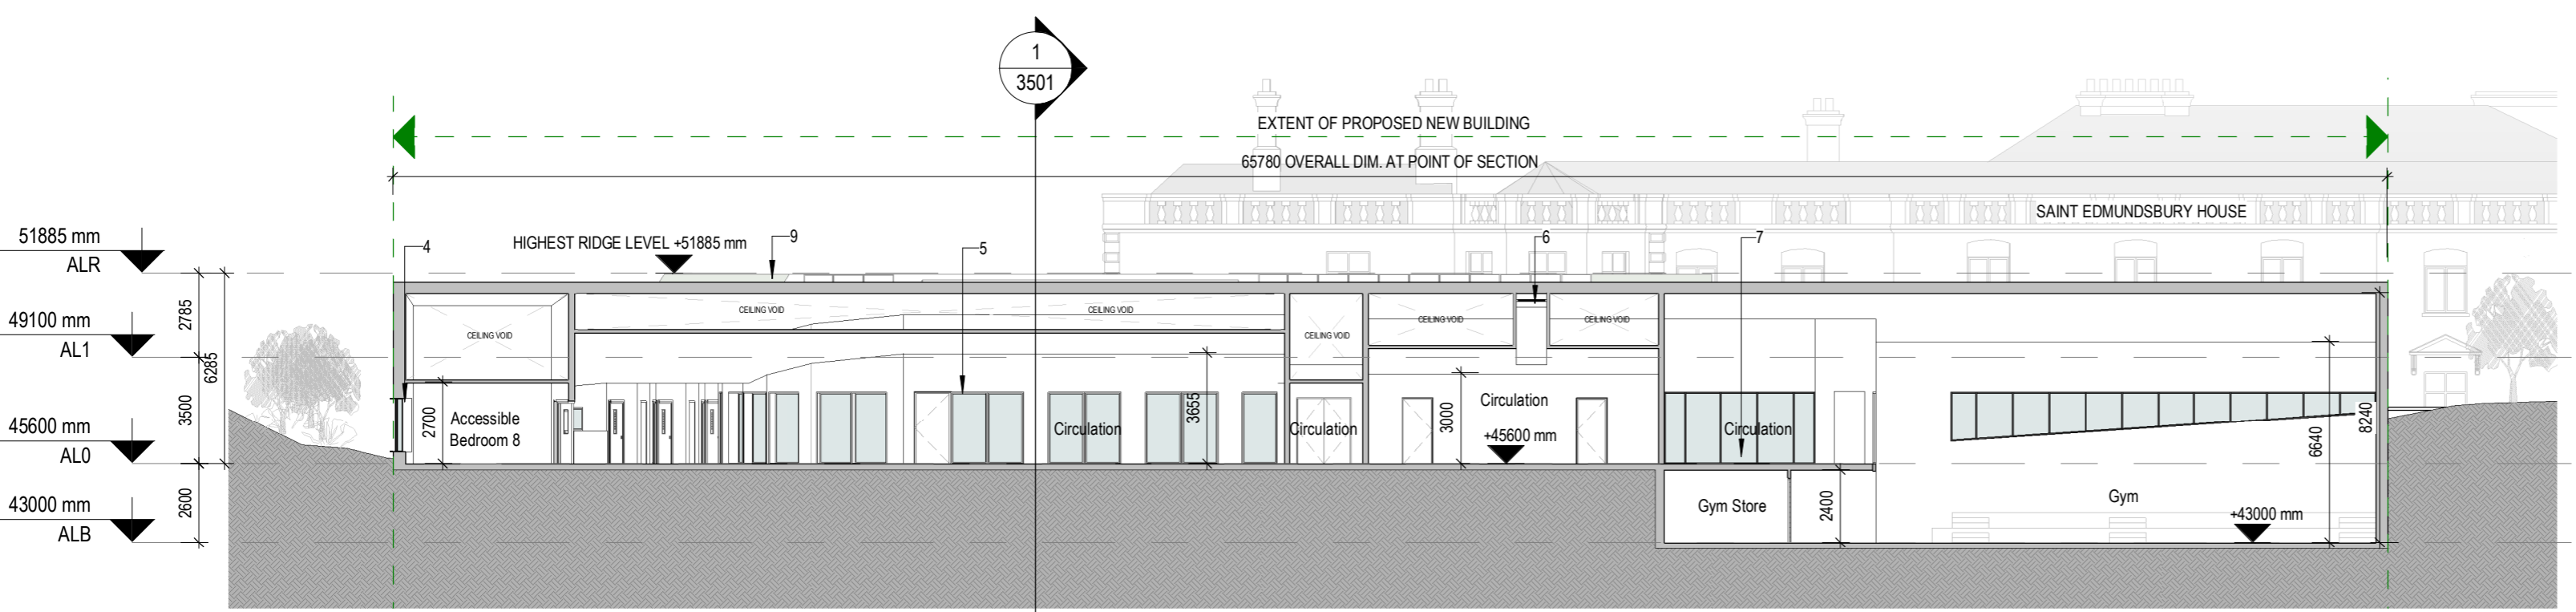

3 Section - CC
3501 Scale: 1 : 200

Material Legend

No	Description
1	Select Brick Facing - Light Tone
2	Acrylic Render - To Select Colour
4	Typical Bedroom Window Double Glazed PPC Aluminium With Fixed Perforated Screen - To Select Colour
5	Typical PPC Double Glazed Aluminium Window
6	Roof Window
7	PPC Double Glazed Aluminium Curtain Wall - To Select Colour
9	Green roof
10	Solar Panel