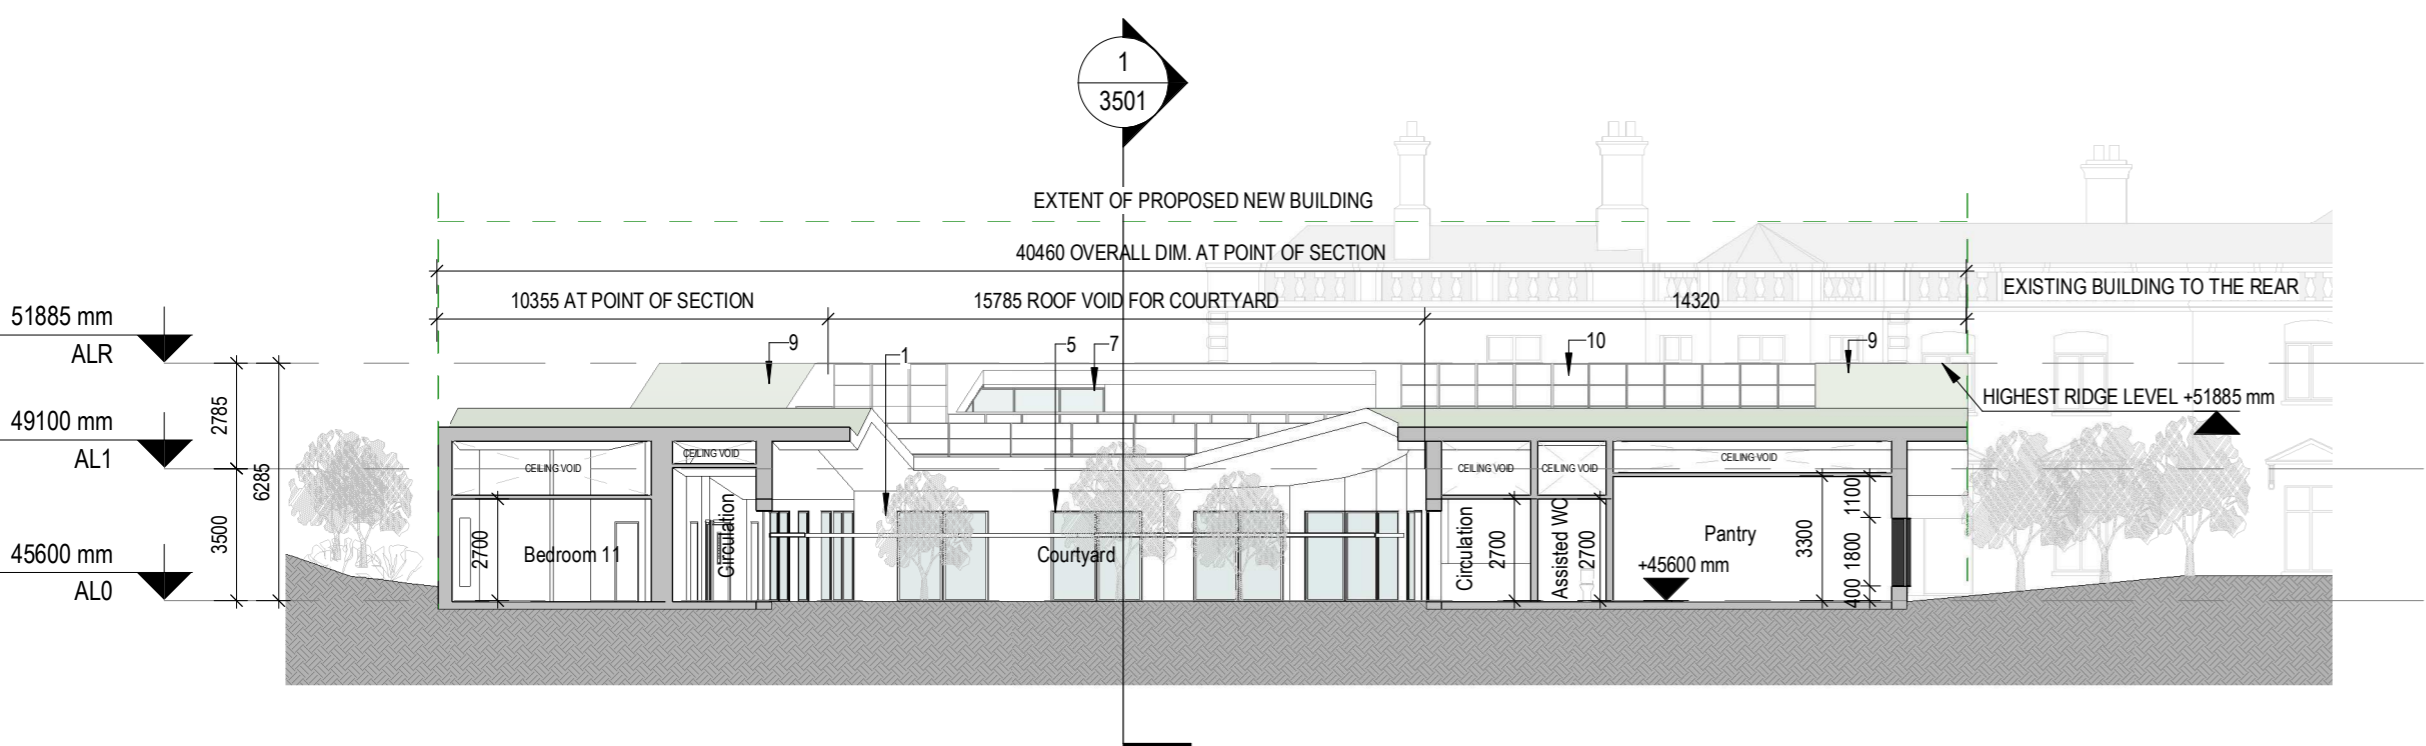

2 Section BB
3501 Scale: 1 : 200